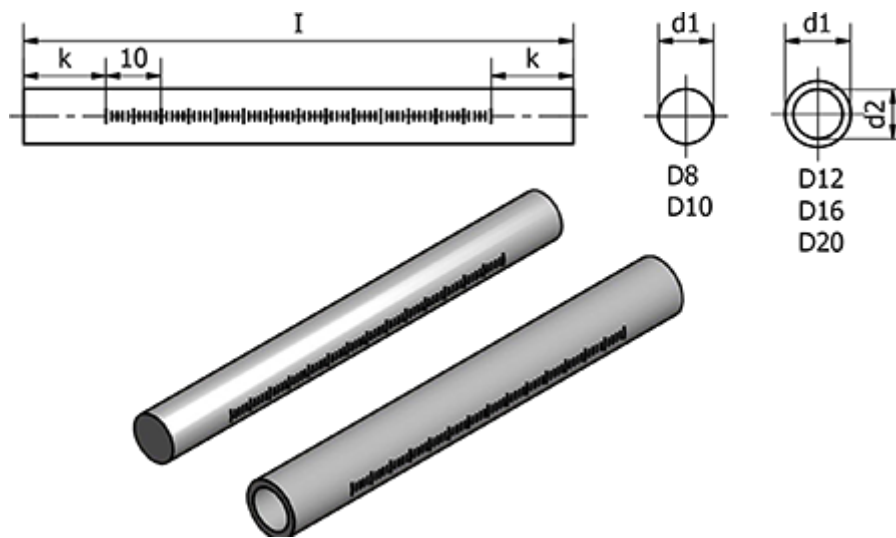

Article number: 204801D15300NILS

Description: E+G Retaining tube with scales - GN 480.1-D15-300-NI-LS

## Measures

d1	= 15
d2	= 12
l	= 300
k	= 20
Weight (g)	= 54